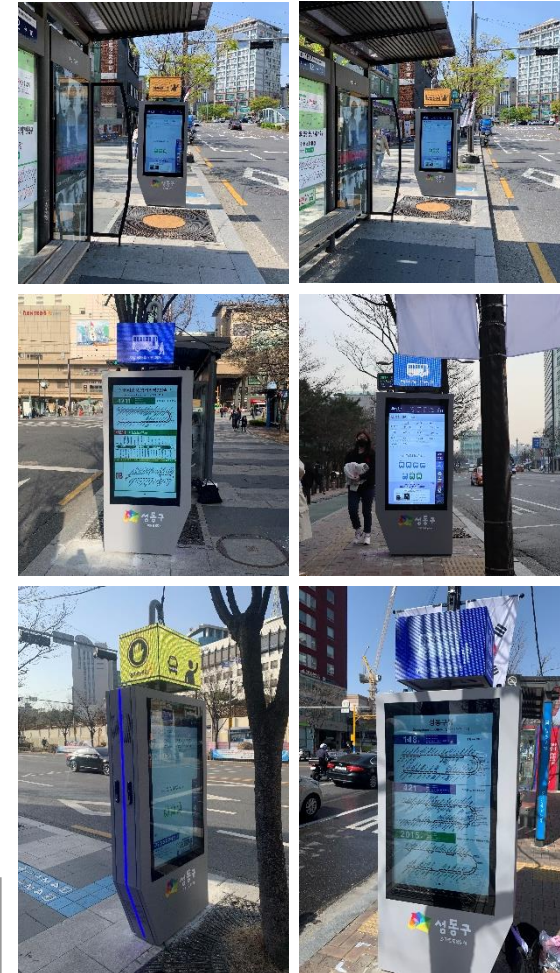

#Outdoor #3DLED #LogoCustomizing #MotionSensor

LED

- **Dinemsion** 576x384x384mm
- **Pitch** P3.0
- **Module size** 192*192mm
- **Resolution** 64*64
- **level** IP65 , IP54

LCD

- **Model** 55inch
- **Glass** AR tempered
- **Brightness** 3000cd/m²
- **Contrast Ratio** 4000:1
- **Aspect Ratio** 16:9
- **Resolution** 1920x1080(FHD)

KIOSK

- **Dinemsion** 950x2390x384mm
- **Weight** 270kg
- **Material** Galvanized steel painting
- **Storage temperature** -20°C~50°C
- **Input** 100~240V(50Hz-60Hz)
- **Power consumption** 1500W,2000W
- **Network** WIFI, RJ45
- **Air conditioning system** Cooling fan

PLAYER

- **Android**
- **CPU: RK 2388**
- **RAM: 4G**
- **Storage: 16G**
- **Windows**
- **CPU: I7**
- **RAM: 8G**
- **Storage: 128G**

Picture