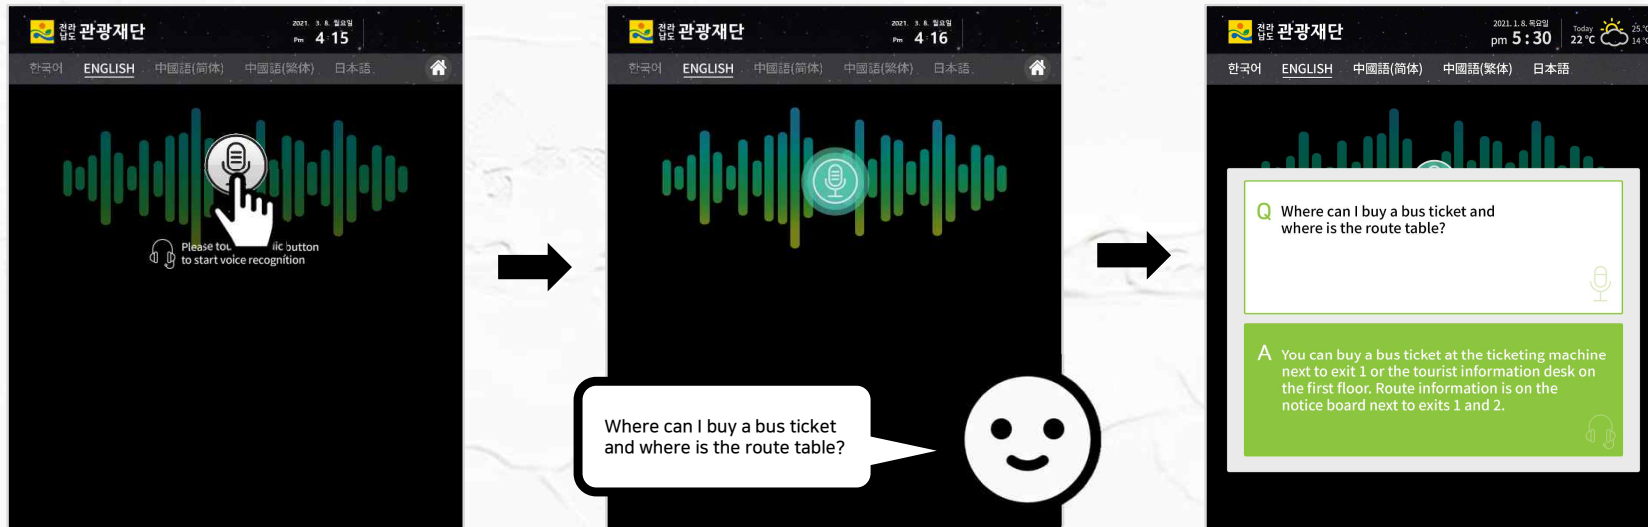

◆ Web page integration

◆ Database integration

Destination list DB

Online map

Application

8. Android & Windows OS player

ANDROID/WINDOW TOUCH KIOSK

AUTONOMOUS DRIVING ROBOT

WALL HANGING/MOUNTED DID

VIDEO WALL

WINDOWS OS

ANDROID OS

VGA or HDMI

WAYFINDER AUTHORIZING TOOL

PC MANAGER

TOTAL DIGITAL SIGNAGE SOLUTION

MOBILE MANAGER

Q-SIGN WINDOW MANAGER

Q-SIGN MOBILE MANAGER

9. Voice recognition

◆ Multi-language voice recognizing

◆ Voice recognition FAQ list

FAQ LIST

Korean

English

Vietnamese

Chinese

10. Face recognition

◆ Display different type of advertisement depends on the user's gender and age

Changing Ads by the user (gender, age)

기준: 평일 09:00-17:00 / 주말 09:00-13:00 (주말 성수공원 캠퍼스 후부)
 단축운영: 평일, 주말 11:00-15:00 (주말 성수공원캠퍼스 후부)
 임시산발캠퍼스 장소: 성동구청(능구굴), 성수구두레마을