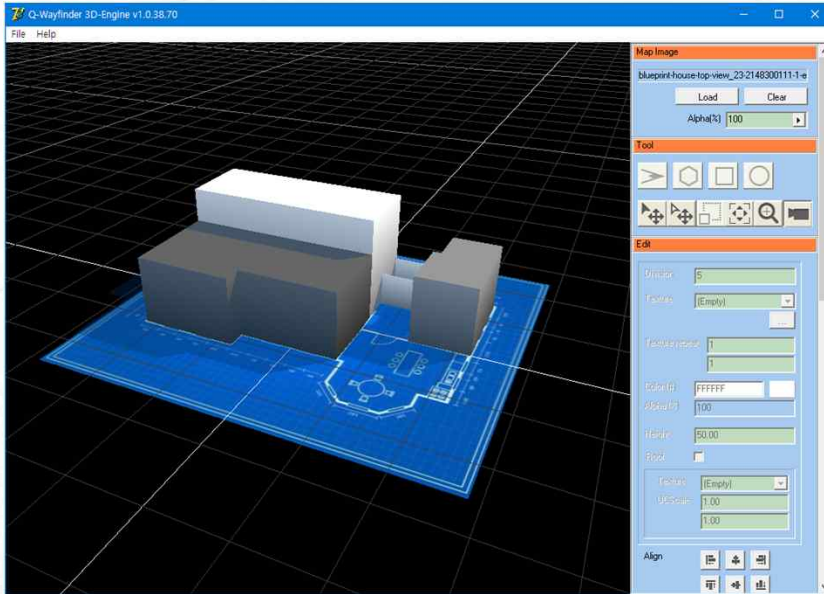

◆ Basic Functions

◆ Cloud version

[Cloud Ver.] Q-Wayfinder 1.0

- Web login system (No installation needed)
- Template based authoring tool
- Project management(Create, Edit, Save)
- Support multi languages
- Shop information registration(Import from Excel)
- Map and route registration
- Connection between map to map destination
- Various default objects and animations
- User friendly smart UX/UI design

◆ Map Production

3D Map Drawing Tool

- Creating 2D, 3D map
- 3D map creator included
- Map direction and route customizing based on kiosk location
- Map Zoom in/out, rotating

◆ Online Map Integration

Map Integration