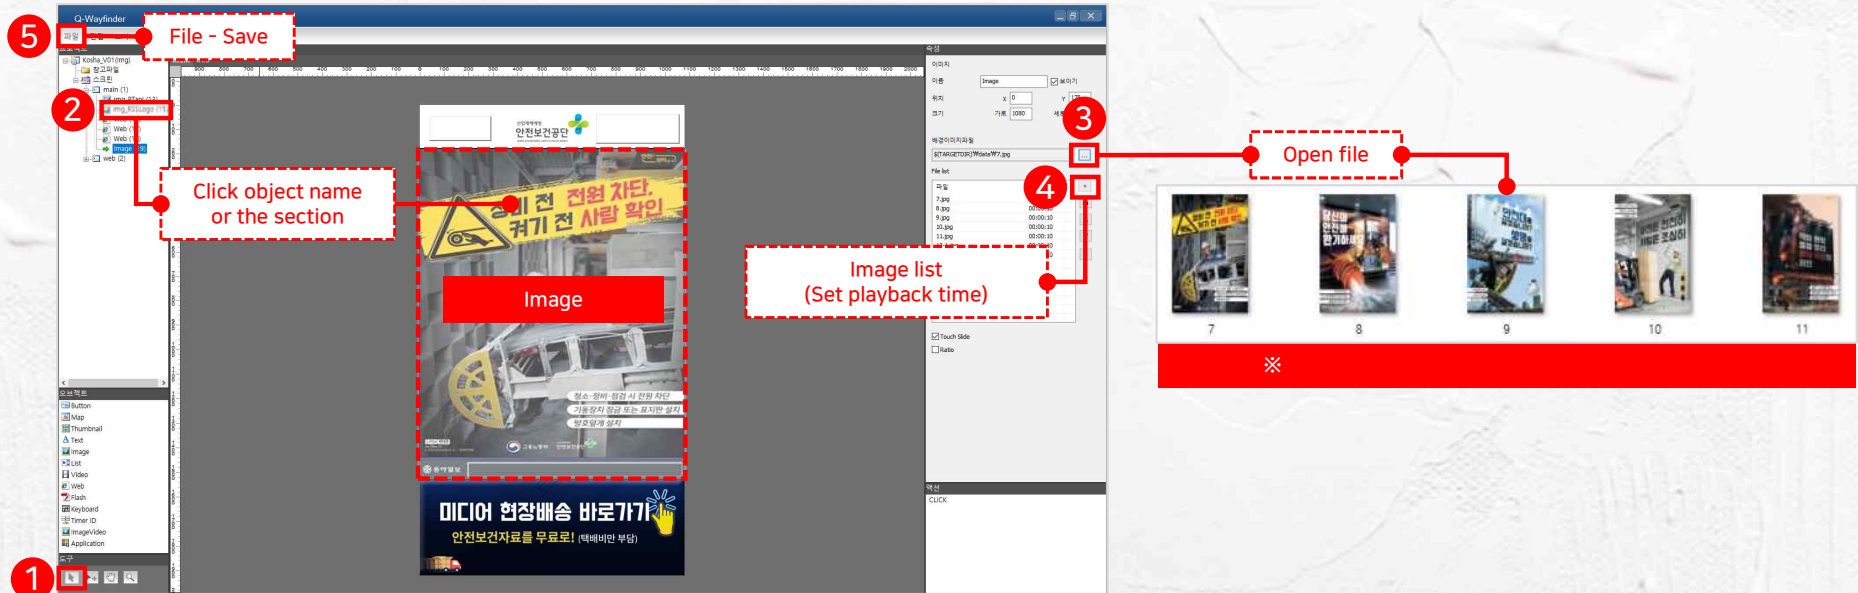

Main page video

Main page image

Shop information

Shop image

11. Editing tool

◆ Content editing with Q-Wayfinder Light Version

• Open project

• Edit the image list