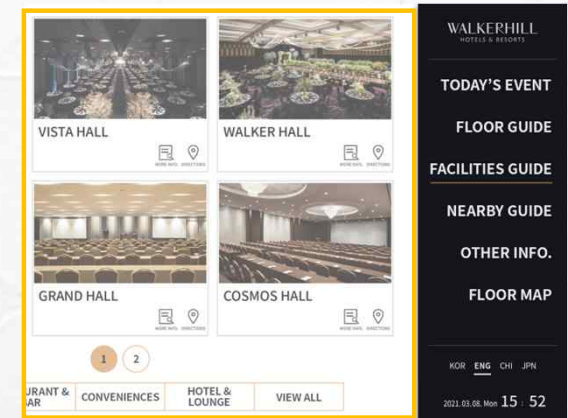

Open hided section with touch

Animation effect activated

◆ Actions

Give an action on the button

Click button

Screen changed as set action

3. Wayfinding(Inside a building)

◆ From my location to destination

KOR ENG CHI JPN

2021.03.08, Mon 15 : 51

SHORTCUTS | YOU ARE HERE | FRONT DESK | RESTROOM | ELEVATOR | SHUTTLE BUS | PARKING TOWER | VISTA PARKING | ATM

B2 B1 L 2F 3F 4F

Tap the button for each floor to go to the map of that floor.