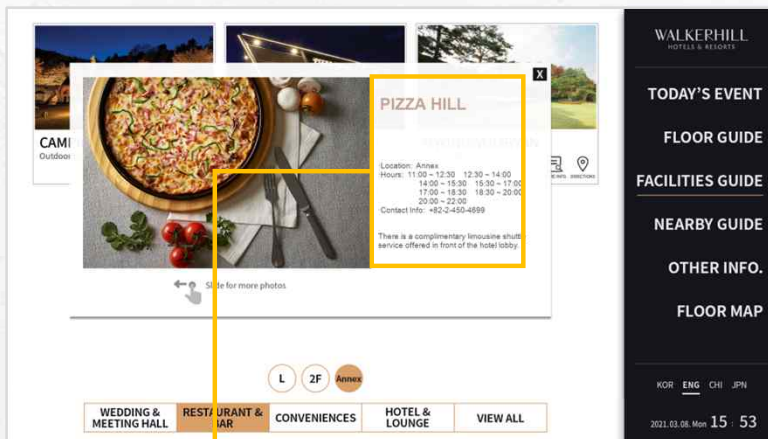

Shop information