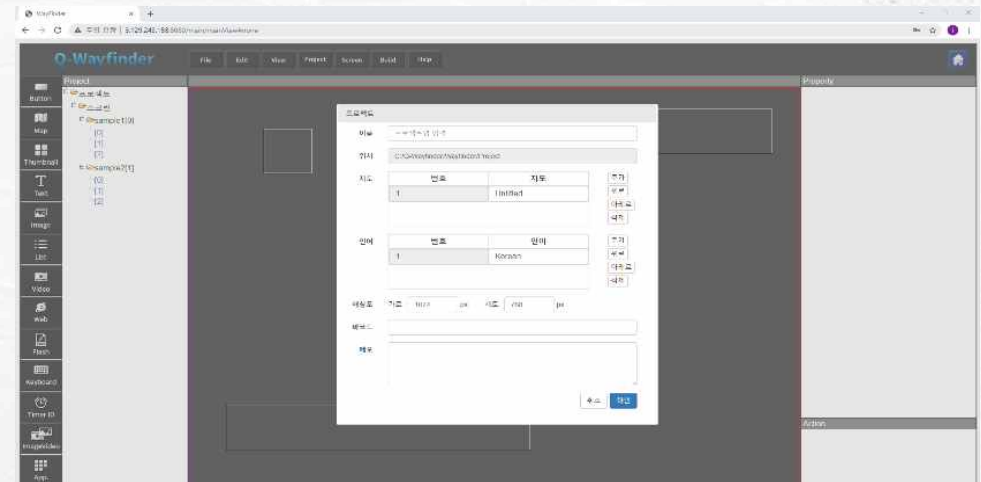

◆ Basic Functions

◆ Cloud version

[Cloud Ver.] Q-Wayfinder 1.0

- Web login system (No installation needed)
- Template based authoring tool
- Project management(Create, Edit, Save)
- Support multi languages
- Shop information registration(Import from Excel)
- Map and route registration
- Connection between map to map destination
- Various default objects and animations
- User friendly smart UX/UI design

◆ Map Production

3D Map Drawing Tool

- Creating 2D, 3D map
- 3D map creator included
- Map direction and route customizing based on kiosk location
- Map Zoom in/out, rotating

◆ Online Map Integration

Map Integration