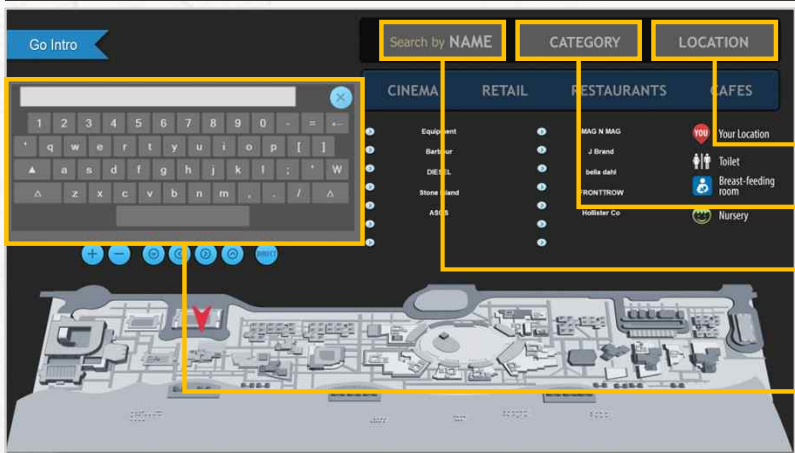

1. Searching : By floor, name, category / Quick menu

◆ ST. LAURENT MALL

Keyboard Search

By floor

By name

By category

◆ BEACH MALL

By location

By category

By name

Keyboard Search

◆ GANGWONLAND CASINO

Quick Menu

2. User Interaction

◆ Animations

Apply Animation

Open hided section with touch

Animation effect activated

◆ Actions

Give an action on the button

Click button

Screen changed as set action

3. Wayfinding(Inside a building)

◆ From my location to destination