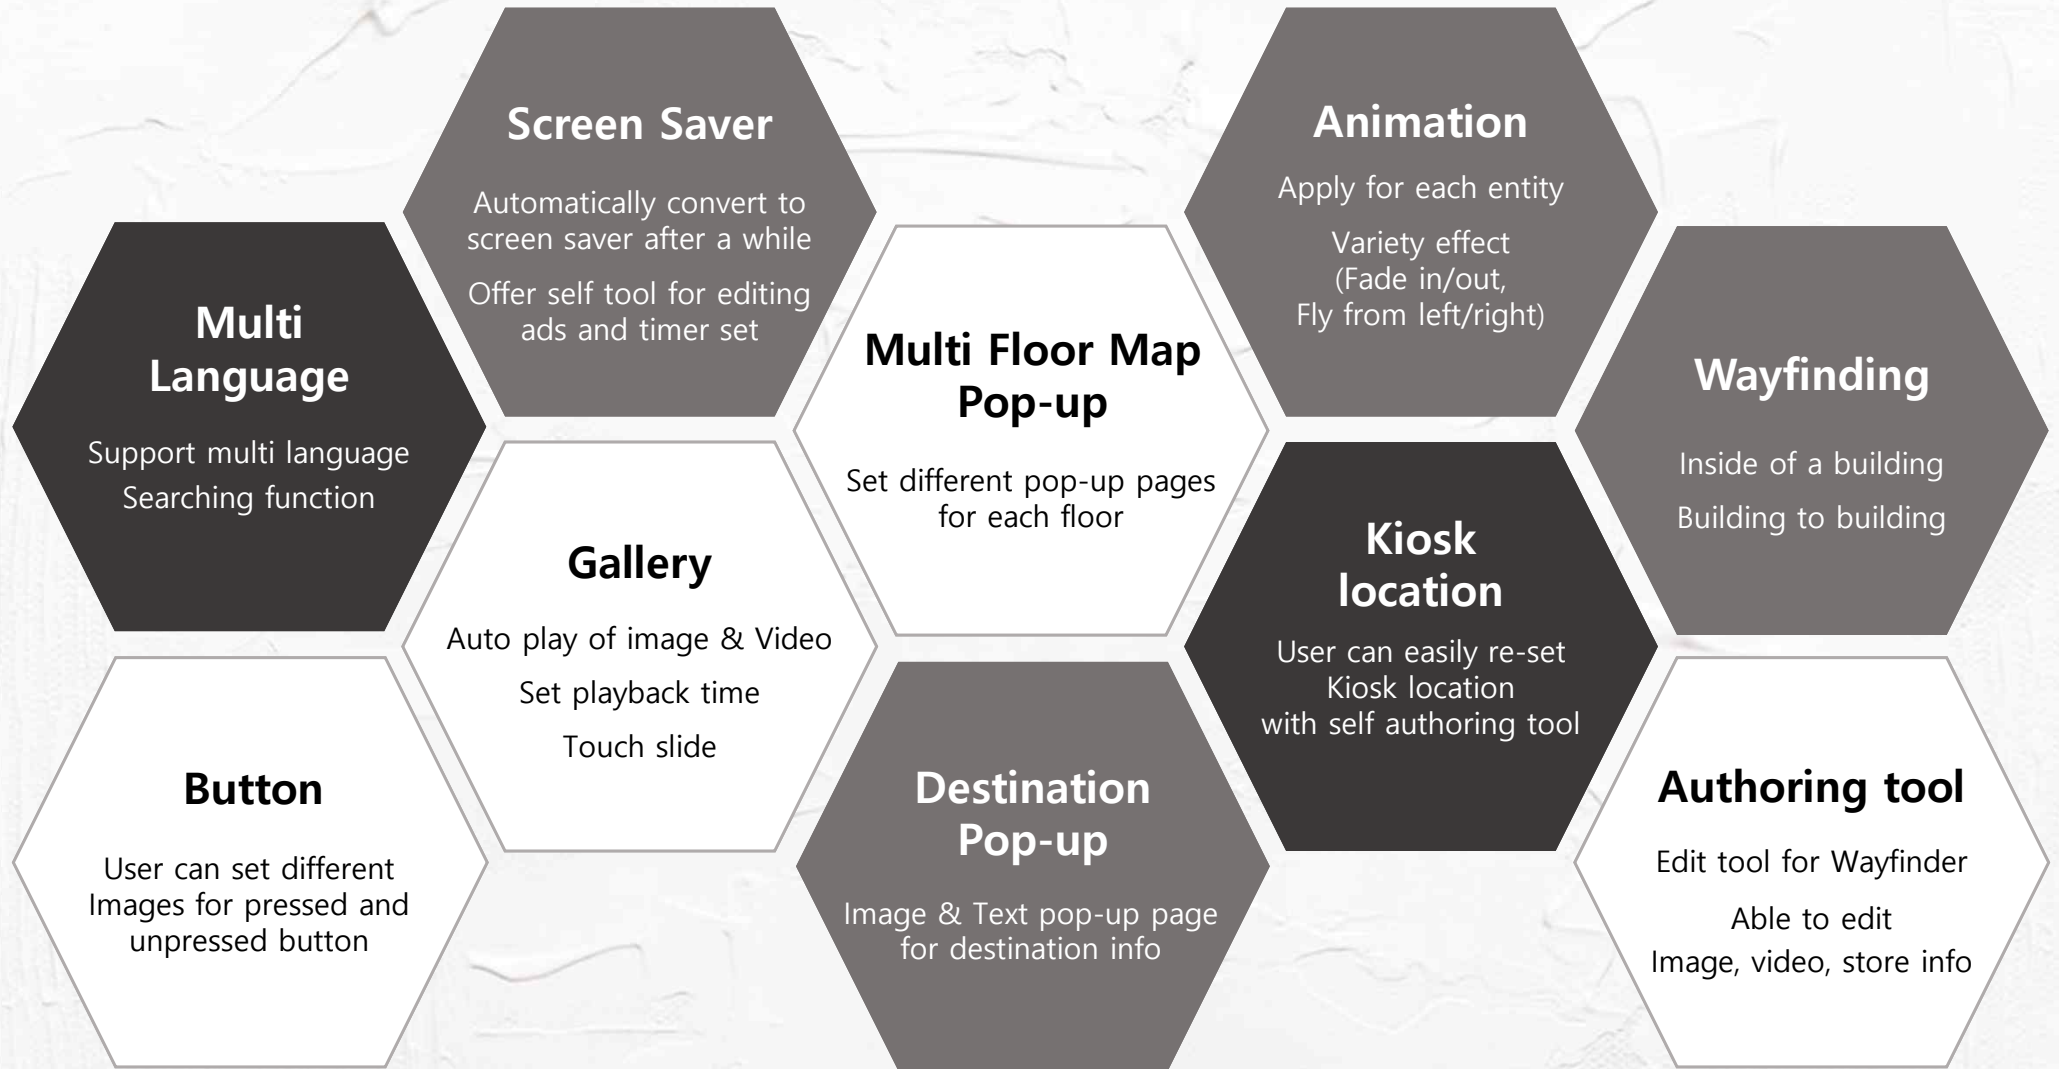

OVERVIEW

Q-WAYFINDER

◆ Basic Functions

MAP

- Multi Touch(Zoom in/Out)
- Route to destination
- Direction change of map
- 3D Image

SEARCH

- By floor and category
- Keyboard searching
- Quick Menu
- Change floor

MAINTENANCE

- Compatible with Q-Sign 3.0
- Support various contents (RSS/Image/Video/etc.)
- Total managing by 1 server
- Q-wayfinder light version

Face Recognition

- Face Recognition advertisement by gender, age
- Recognition : 3 types of data(Gender, age, actual person)
- Graph library / Data binding

◆ Basic Functions

◆ Cloud version

[Cloud Ver.] Q-Wayfinder 1.0

- Web login system (No installation needed)
- Template based authoring tool
- Project management(Create, Edit, Save)
- Support multi languages
- Shop information registration(Import from Excel)
- Map and route registration
- Connection between map to map destination
- Various default objects and animations
- User friendly smart UX/UI design

◆ Web page integration

◆ Database integration

Destination list DB

Online map

Application

8. Android & Windows OS player

ANDROID/WINDOW TOUCH KIOSK

AUTONOMOUS DRIVING ROBOT