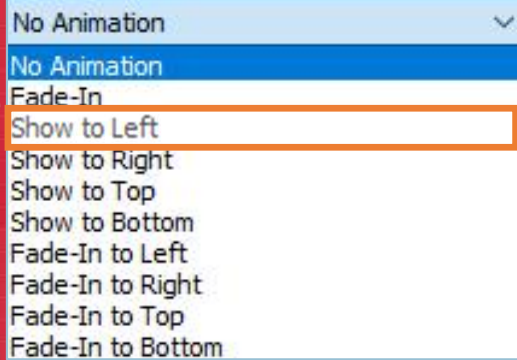

Open hided section with touch

Animation effect activated

◆ Actions

Give an action on the button

Click button

Screen changed as set action

3. Wayfinding(Inside a building)

◆ From my location to destination