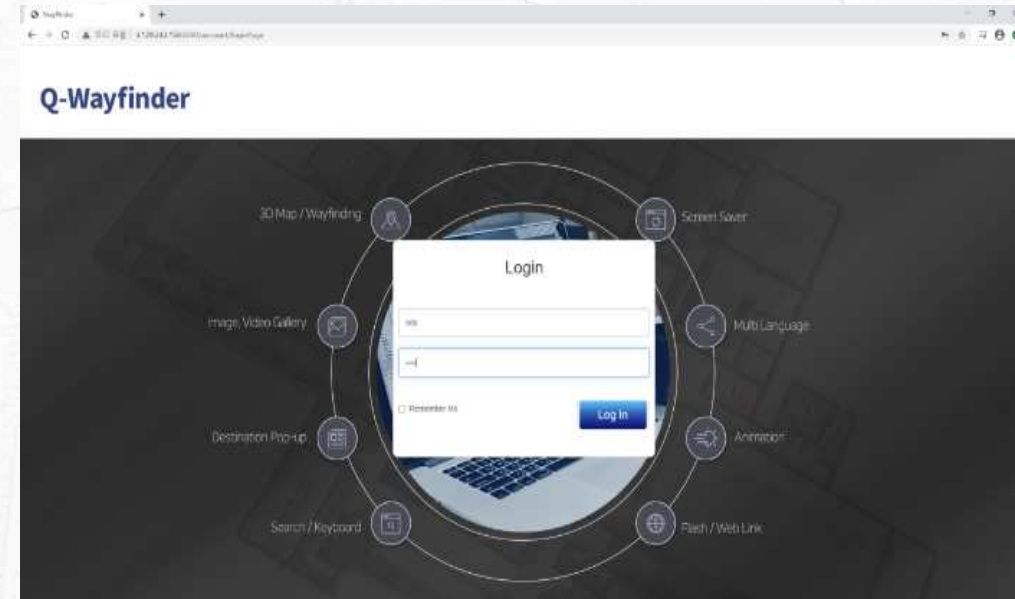

◆ Basic Functions

◆ Cloud version

[Cloud Ver.] Q-Wayfinder 1.0

- Web login system (No installation needed)
- Template based authoring tool
- Project management(Create, Edit, Save)
- Support multi languages
- Shop information registration(Import from Excel)
- Map and route registration
- Connection between map to map destination
- Various default objects and animations
- User friendly smart UX/UI design