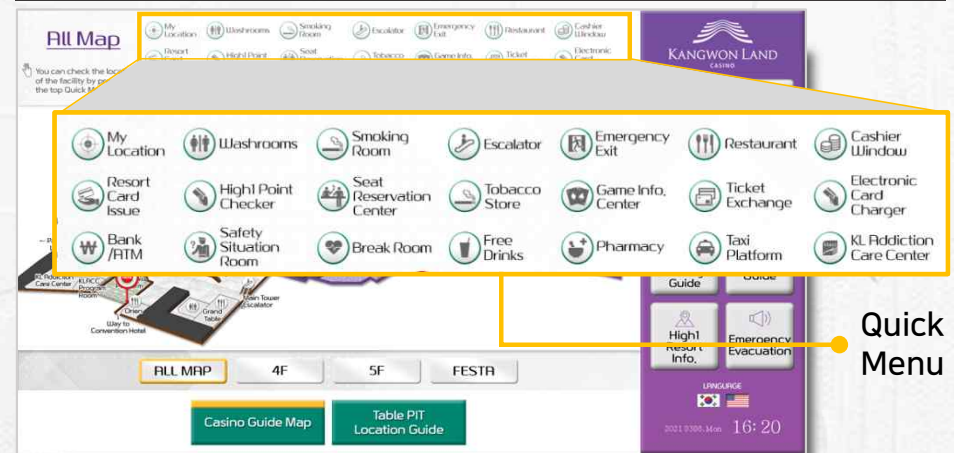

- Using online map such as Google through integration.
- Any online map which offers API can be integrated
- Available under network environment (Internet, Wifi)
- Display online map in Q-Wayfinder contents

1. Searching : By floor, name, category / Quick menu

◆ ST. LAURENT MALL

Keyboard Search

By floor

By name

By category

◆ BEACH MALL

By location

By category

By name

Keyboard Search

◆ GANGWONLAND CASINO

Quick Menu

2. User Interaction

◆ Animations

Apply Animation