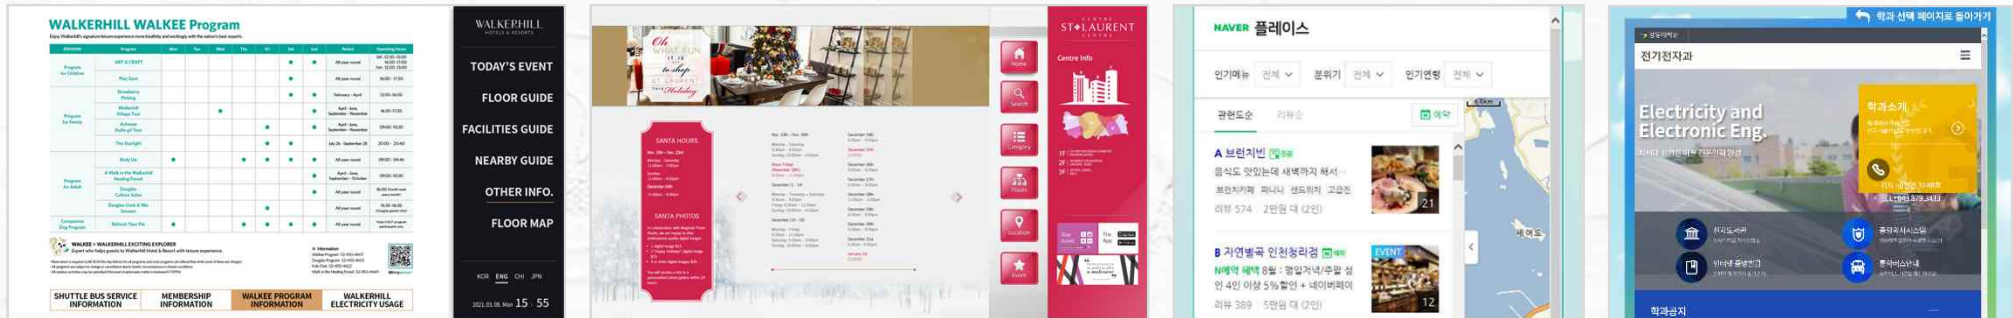

5. Pop-up page for shop information

◆ Wayfinding after pop-up page shows

◆ Shows pop-up page after wayfinding

6. Screensaver

◆ Display screensaver if there is no interaction detected for the set time

• WALKERHILL HOTEL

• GANGWONLAND CASINO

• MUAN INTERNATIONAL AIRPORT

◆ User can use screensaver as an advertisement tool

Able to upload and update the screensaver through website

Promotion Image

Commercial Video

7. Database and web page integration

◆ Web page integration

◆ Database integration

Destination list DB

Online map

Application

8. Android & Windows OS player

ANDROID/WINDOW TOUCH KIOSK

AUTONOMOUS DRIVING ROBOT