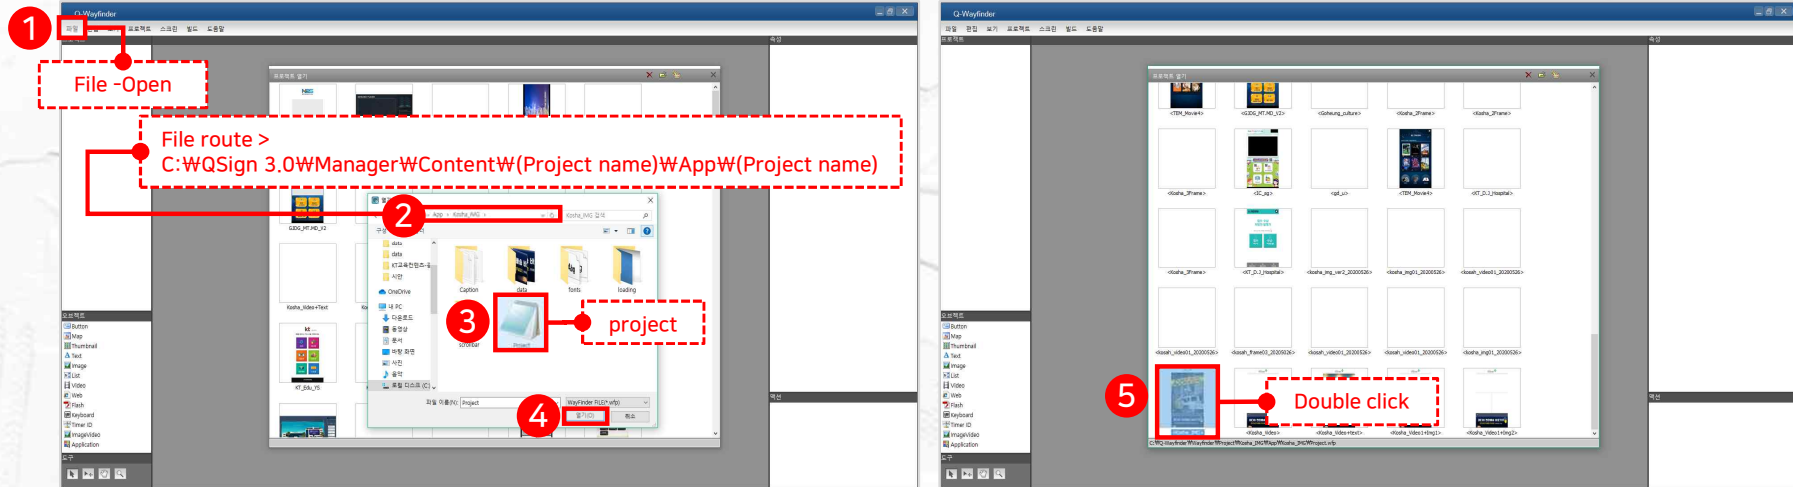

Main page video

Main page image

Shop information

Shop image

11. Editing tool

◆ Content editing with Q-Wayfinder Light Version

• Open project

• Edit the image list

11. Editing tool

◆ Content editing with Q-Wayfinder Light Version

- Edit the video list

1. Click the 'File' menu icon in the top-left corner.

2. Click the 'Save' button in the 'File' menu.

3. Click the 'Add video' button in the right-hand panel.