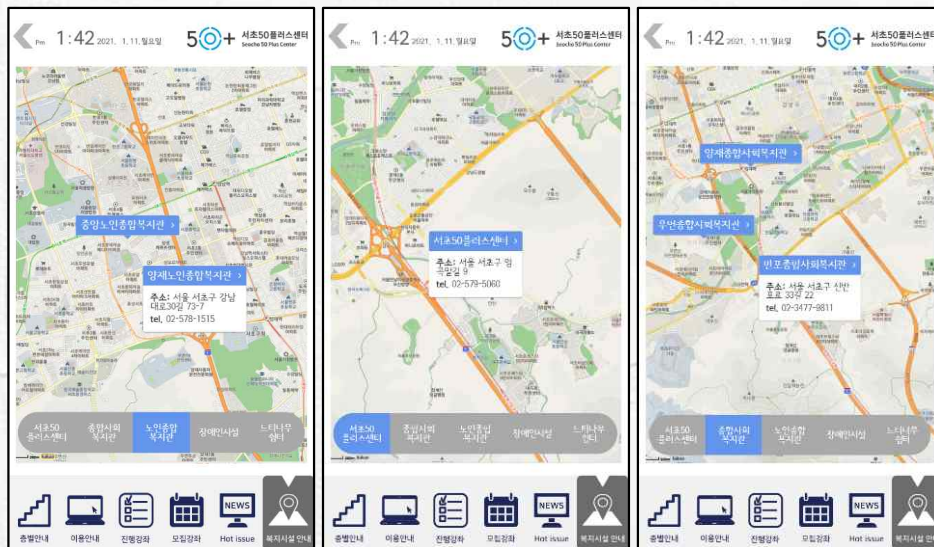

◆ Basic Functions

◆ Cloud version

[Cloud Ver.] Q-Wayfinder 1.0

- Web login system (No installation needed)
- Template based authoring tool
- Project management(Create, Edit, Save)
- Support multi languages
- Shop information registration(Import from Excel)
- Map and route registration
- Connection between map to map destination
- Various default objects and animations
- User friendly smart UX/UI design

◆ Map Production

3D Map Drawing Tool

- Creating 2D, 3D map
- 3D map creator included
- Map direction and route customizing based on kiosk location
- Map Zoom in/out, rotating

◆ Online Map Integration

Map Integration

- Using online map such as Google through integration.
- Any online map which offers API can be integrated
- Available under network environment (Internet, Wifi)
- Display online map in Q-Wayfinder contents