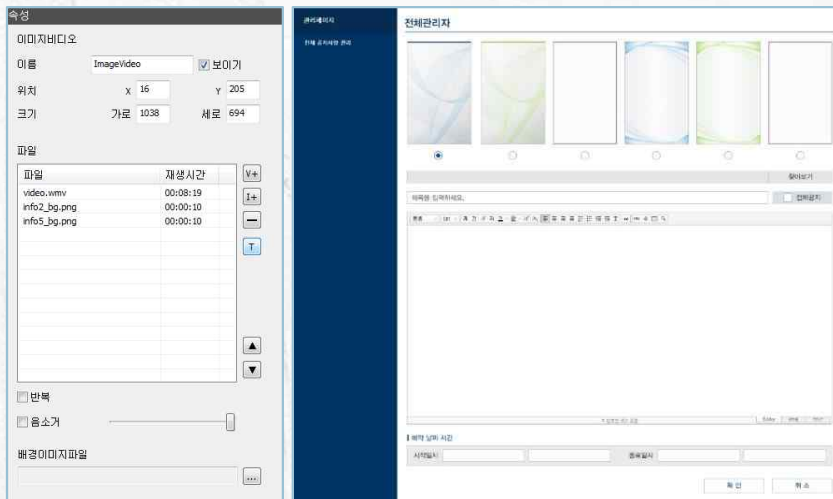

◆ User can use screensaver as an advertisement tool

Able to upload and update the screensaver through website