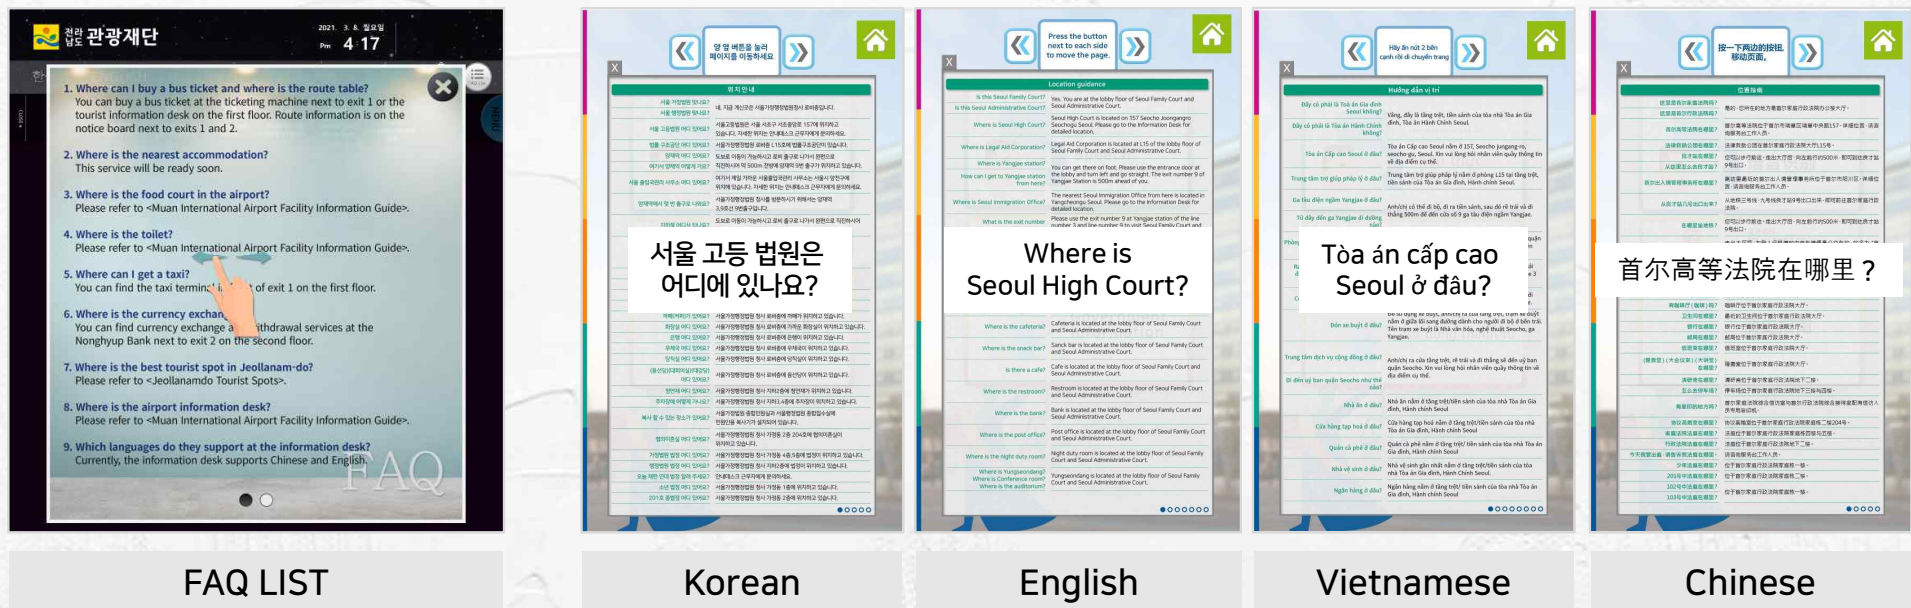

◆ Web page integration

◆ Database integration

Destination list DB

Online map

Application

8. Android & Windows OS player

ANDROID/WINDOW TOUCH KIOSK

AUTONOMOUS DRIVING ROBOT

WALL HANGING/MOUNTED DID

VIDEO WALL

WINDOWS OS

ANDROID OS

VGA or HDMI

WAYFINDER AUTHORIZING TOOL

PC MANAGER

TOTAL DIGITAL SIGNAGE SOLUTION

MOBILE MANAGER

Q-SIGN WINDOW MANAGER

Q-SIGN MOBILE MANAGER

9. Voice recognition

◆ Multi-language voice recognizing

◆ Voice recognition FAQ list

FAQ LIST

Korean

English

Vietnamese

Chinese

10. Face recognition

◆ Display different type of advertisement depends on the user's gender and age

Changing Ads by the user (gender, age)

기준: 평일 09:00-17:00 / 주말 09:00-13:00 (주말 성수공원 캠퍼스 후부)
 단축운영: 평일, 주말 11:00-15:00 (주말 성수공원캠퍼스 후부)
 임시산발캠퍼스 장소: 성동구청(능구굴), 성수구두레마을