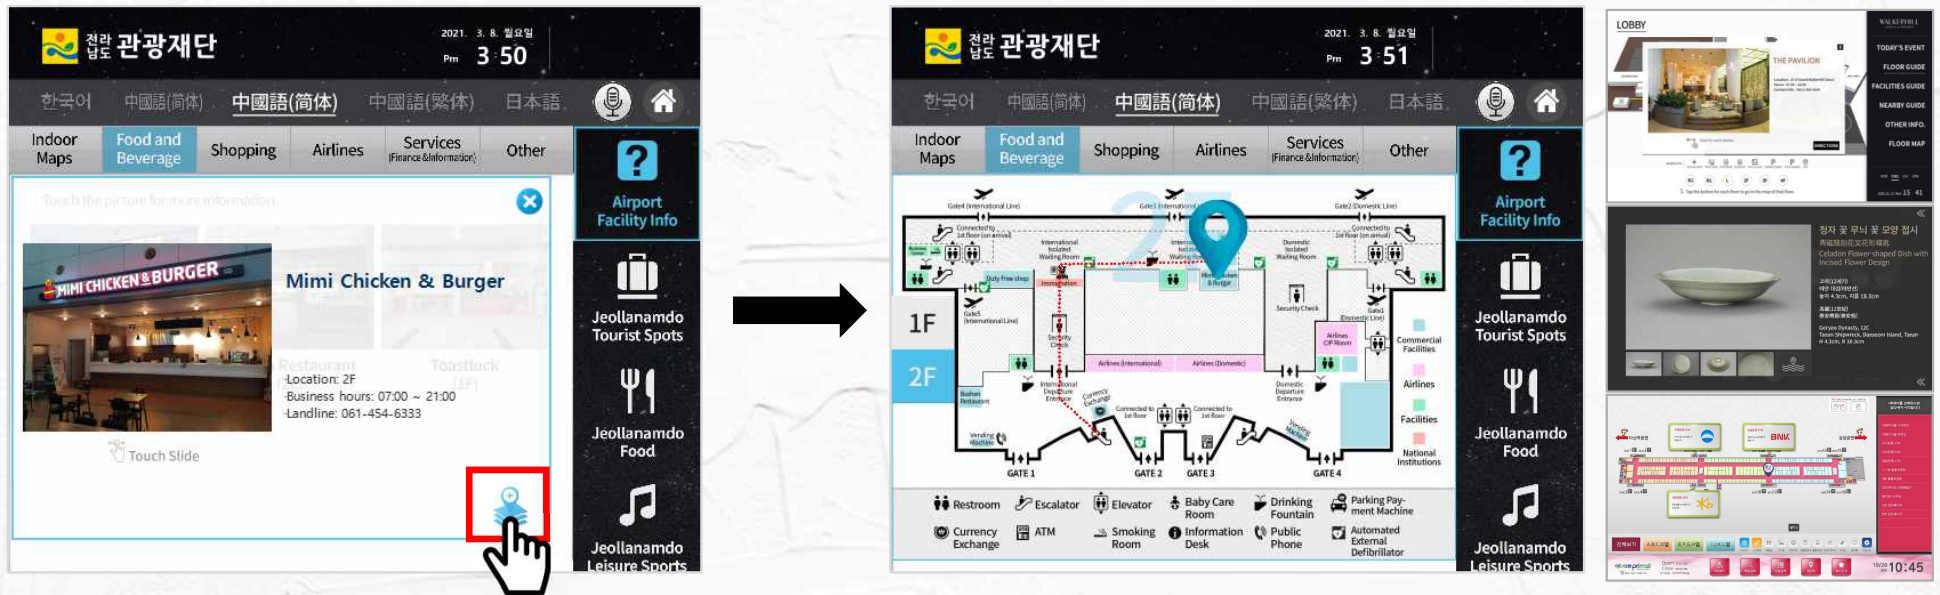

High1 Resort

High1 Archery Center

High1 Roller Skating Rink

High1 Science Lab

Mountain indoor dog Playground

Stockroom

Karaoke

Mountain World

Self Laundromat

ALL MAP

4F 5F FESTA

Casino Guide Map

Table PIT Location Guide

LANGUAGE

High1 Resort Info

Emergency Evacuation

5. Pop-up page for shop information

◆ Wayfinding after pop-up page shows

◆ Shows pop-up page after wayfinding

6. Screensaver

◆ Display screensaver if there is no interaction detected for the set time

• WALKERHILL HOTEL

◆ Web page integration

◆ Database integration

Destination list DB

Online map

Application

8. Android & Windows OS player

ANDROID/WINDOW TOUCH KIOSK

AUTONOMOUS DRIVING ROBOT