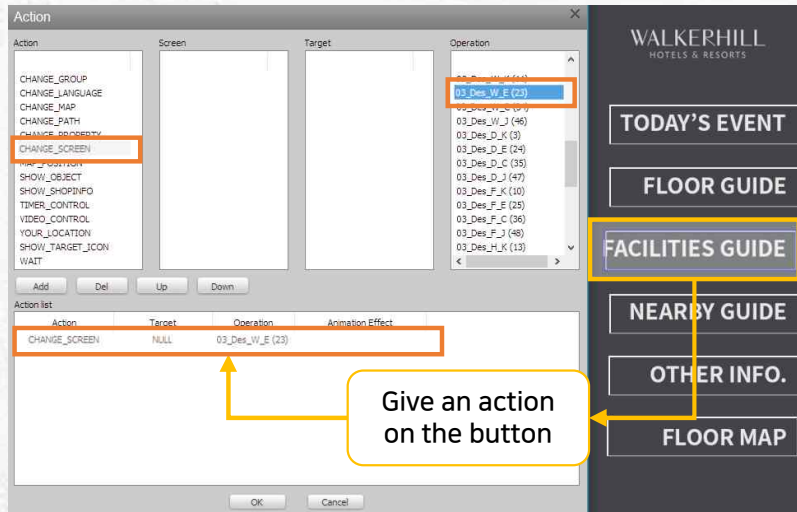

1. Searching : By floor, name, category / Quick menu

◆ ST. LAURENT MALL

Keyboard Search

By floor

By name

By category

◆ BEACH MALL

By location

By category

By name

Keyboard Search

◆ GANGWONLAND CASINO

Quick Menu

2. User Interaction

◆ Animations

Apply Animation

Open hided section with touch

Animation effect activated

◆ Actions

Give an action on the button

Click button

Screen changed as set action

3. Wayfinding(Inside a building)

◆ From my location to destination