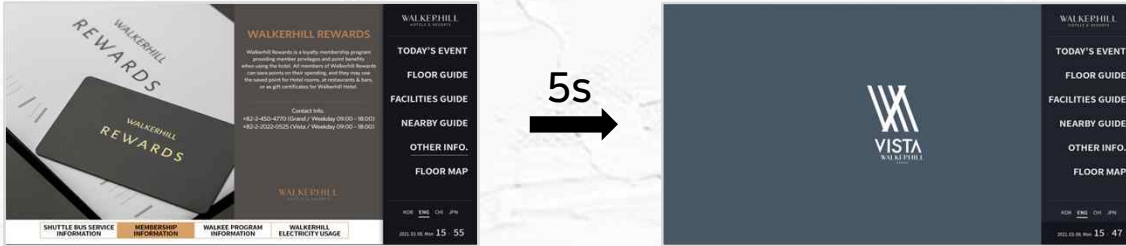

Self Laundromat

ALL MAP

4F 5F FESTA

Casino Guide Map

Table PIT Location Guide

LANGUAGE

High1 Resort Info

Emergency Evacuation

5. Pop-up page for shop information

◆ Wayfinding after pop-up page shows

◆ Shows pop-up page after wayfinding

6. Screensaver

◆ Display screensaver if there is no interaction detected for the set time

• WALKERHILL HOTEL

• GANGWONLAND CASINO

• MUAN INTERNATIONAL AIRPORT

◆ User can use screensaver as an advertisement tool

Able to upload and update the screensaver through website

Promotion Image

Commercial Video

7. Database and web page integration

◆ Web page integration

◆ Database integration

Destination list DB

Online map

Application

8. Android & Windows OS player

ANDROID/WINDOW TOUCH KIOSK

AUTONOMOUS DRIVING ROBOT