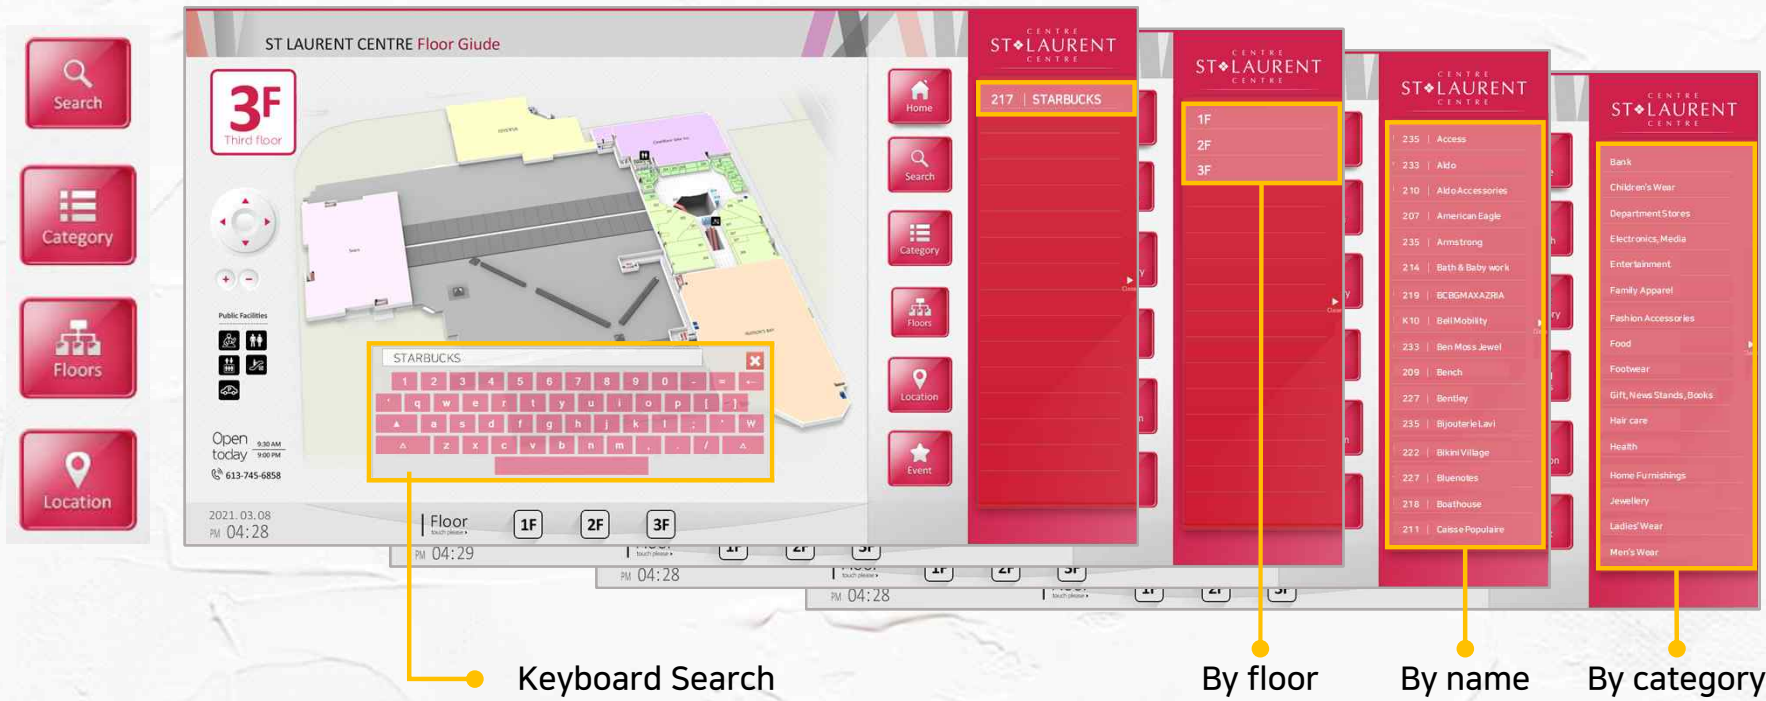

◆ Basic Functions

◆ Cloud version

[Cloud Ver.] Q-Wayfinder 1.0

- Web login system (No installation needed)
- Template based authoring tool
- Project management(Create, Edit, Save)
- Support multi languages
- Shop information registration(Import from Excel)
- Map and route registration
- Connection between map to map destination
- Various default objects and animations
- User friendly smart UX/UI design

◆ Map Production

3D Map Drawing Tool

- Creating 2D, 3D map
- 3D map creator included
- Map direction and route customizing based on kiosk location
- Map Zoom in/out, rotating

◆ Online Map Integration

Map Integration

- Using online map such as Google through integration.
- Any online map which offers API can be integrated
- Available under network environment (Internet, Wifi)
- Display online map in Q-Wayfinder contents

1. Searching : By floor, name, category / Quick menu

◆ ST. LAURENT MALL

Keyboard Search

By floor

By name

By category

◆ BEACH MALL

By location