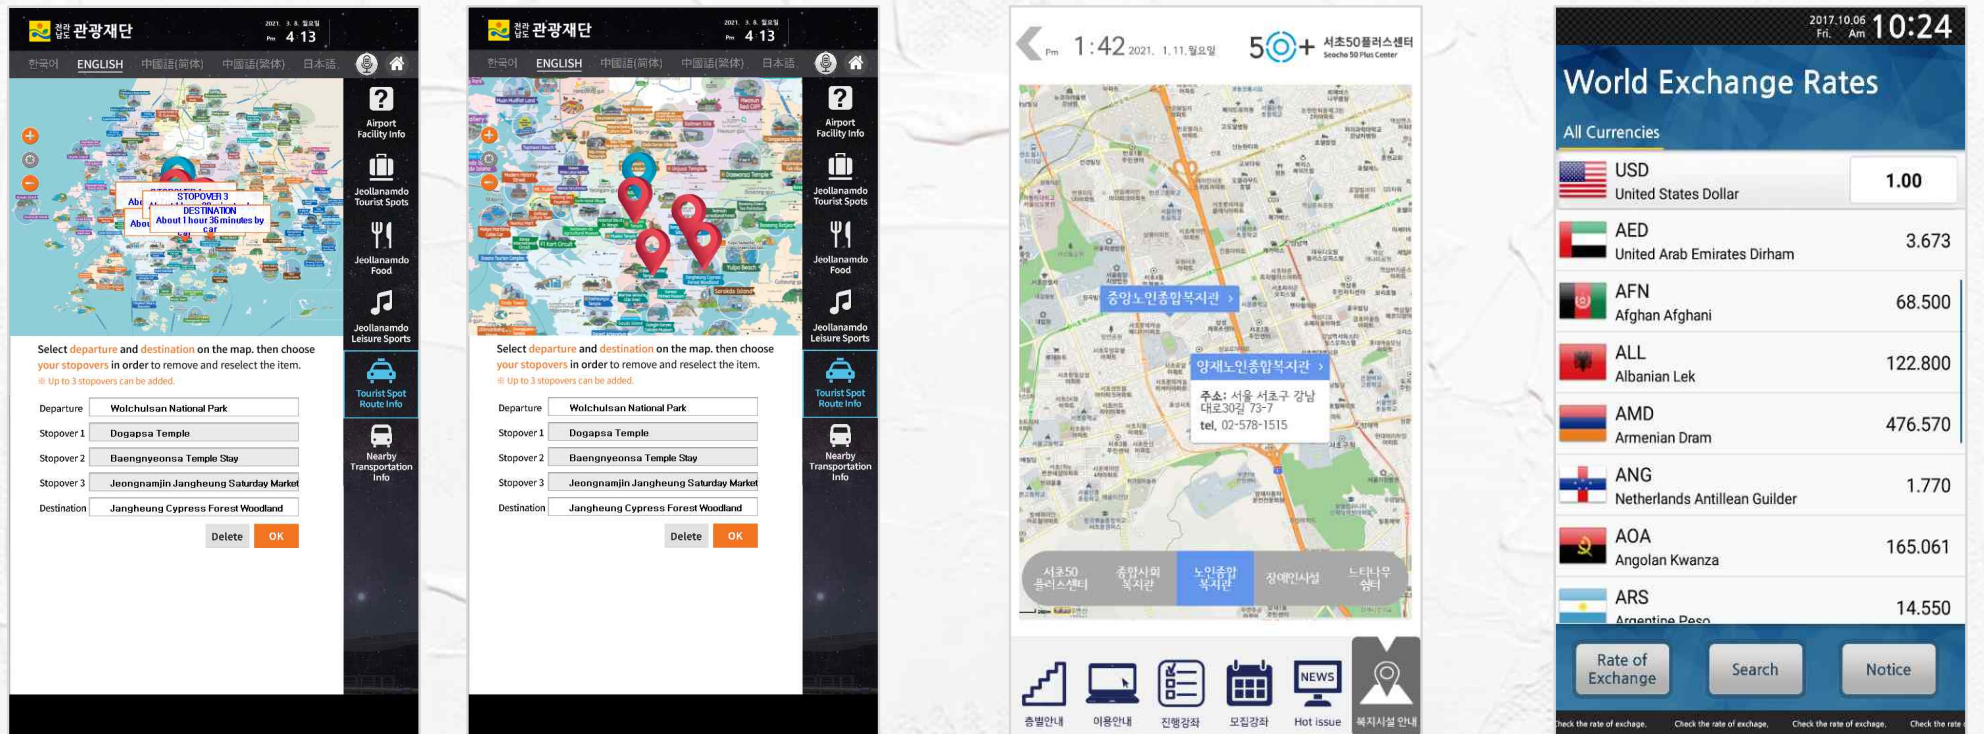

• GANGWONLAND CASINO

• MUAN INTERNATIONAL AIRPORT

◆ User can use screensaver as an advertisement tool

Able to upload and update the screensaver through website

Promotion Image

Commercial Video

7. Database and web page integration

◆ Web page integration

◆ Database integration

Destination list DB

Online map

Application

8. Android & Windows OS player

ANDROID/WINDOW TOUCH KIOSK

AUTONOMOUS DRIVING ROBOT