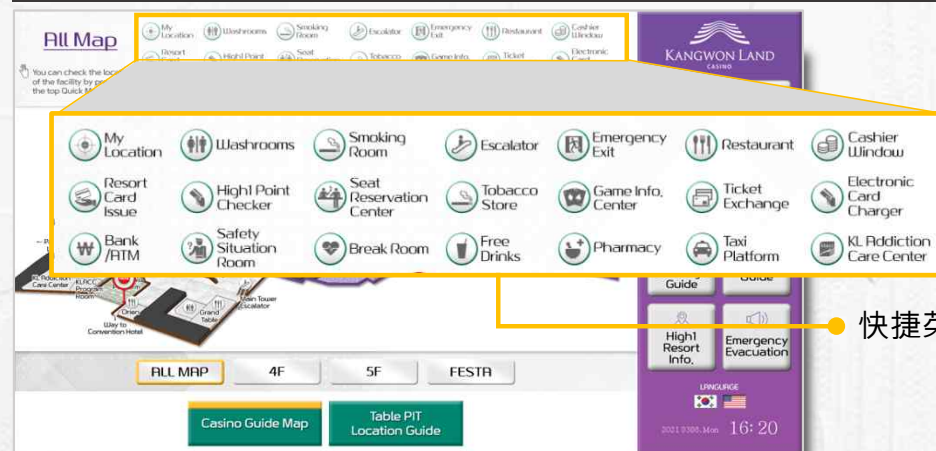

OVERVIEW

Q-WAYFINDER

1. 搜索功能：按楼层，按名称，按类别，快捷菜单

◆ ST. LAURENT MALL

键盘搜索

楼层搜索

名称搜索

类别搜索

◆ BEACH MALL

按位置搜索

类别搜索

名称搜索

键盘搜索

◆ GANGWONLAND CASINO

快捷菜单

2. 目的地动画指南

◆ 从当前位置到目的地的路线

B1

WALKERHILL HOTELS & RESORTS

TODAY'S EVENT

FLOOR GUIDE

FACILITIES GUIDE

NEARBY GUIDE

OTHER INFO.

FLOOR MAP

KOR ENG CHI JPN

2021.03.08, Mon 15 : 51

SHORTCUTS | YOU ARE HERE | FRONT DESK | RESTROOM | ELEVATOR | SHUTTLE BUS | PARKING TOWER | VISTA PARKING | ATM

B2 B1 L 2F 3F 4F

Tap the button for each floor to go to the map of that floor.